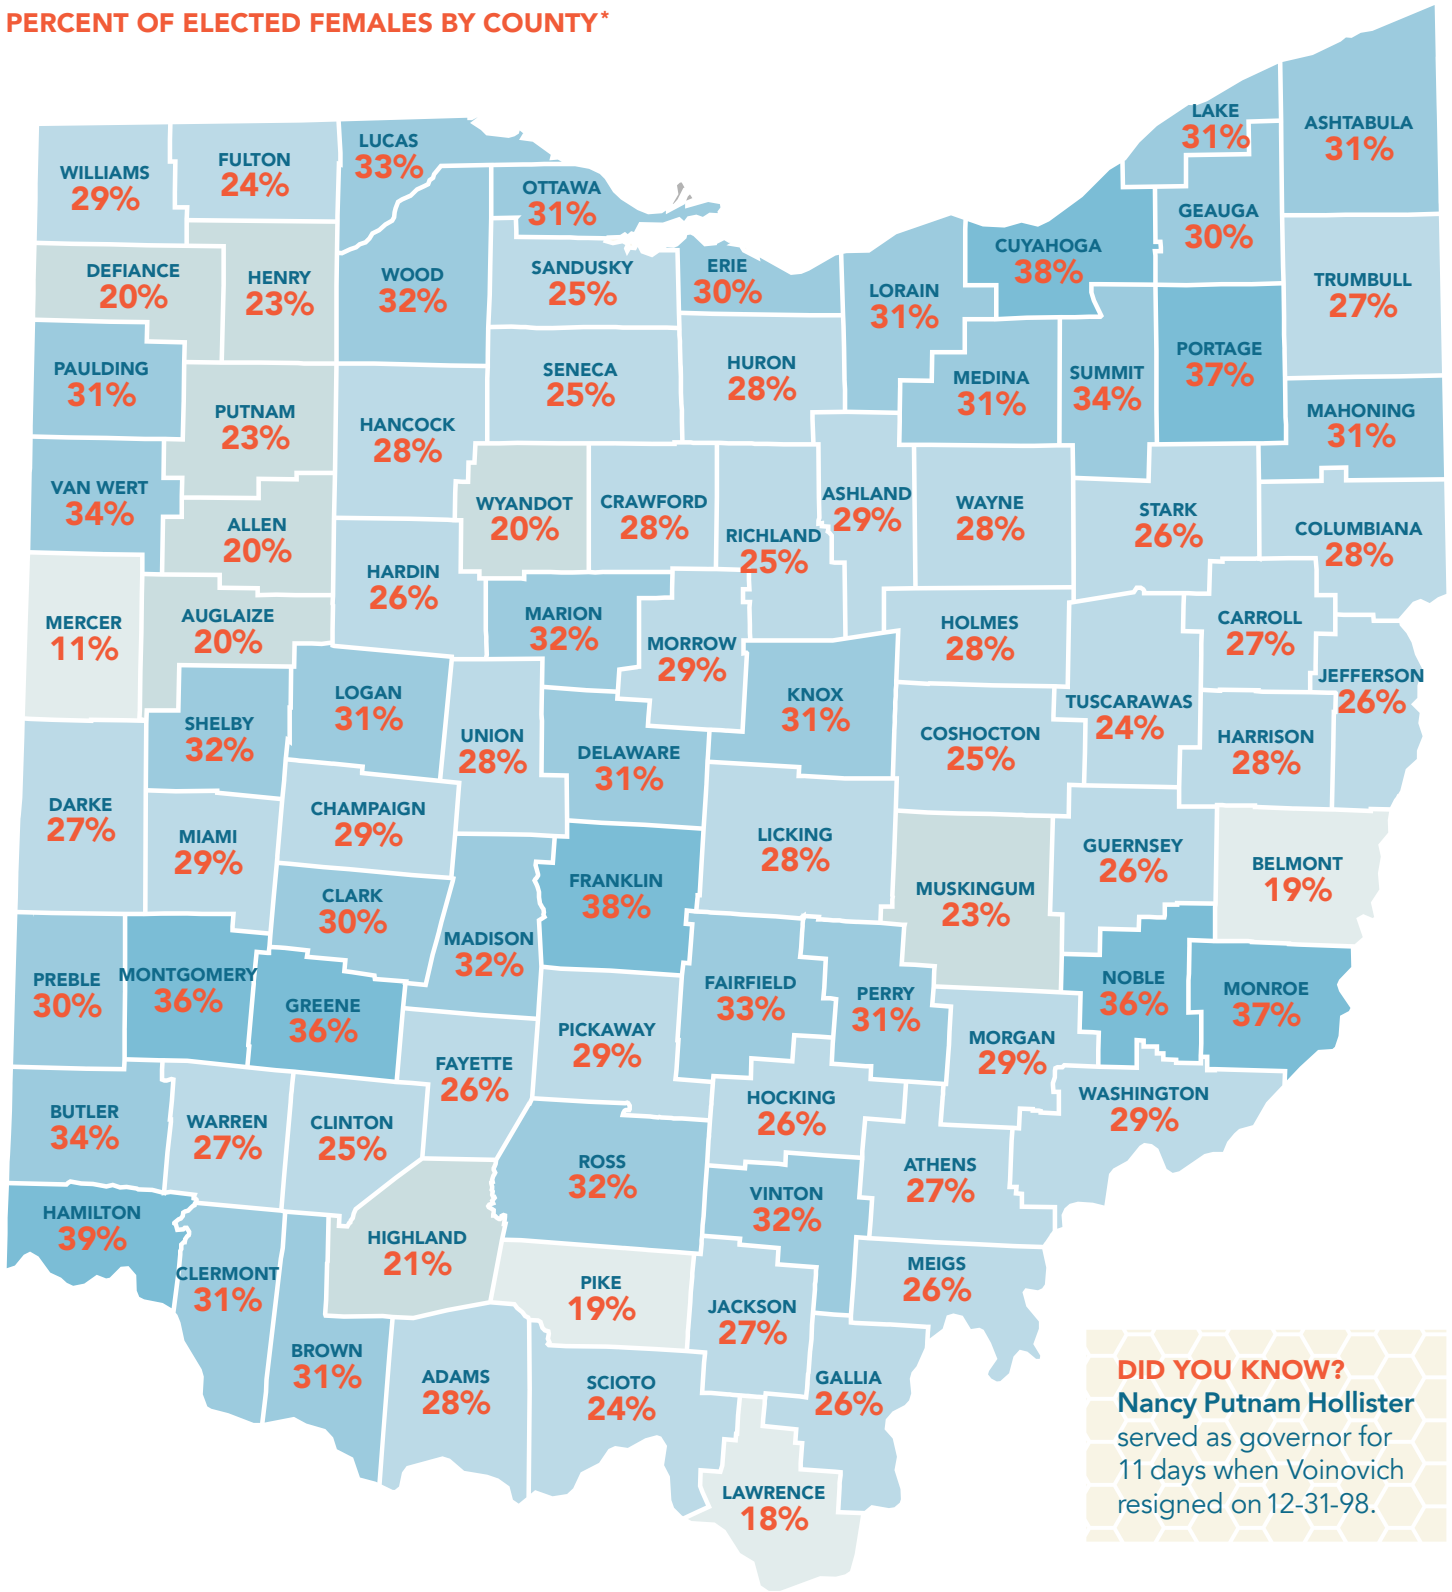

PERCENT OF ELECTED FEMALES BY COUNTY*

DID YOU KNOW?
 Nancy Putnam Hollister served as governor for 11 days when Voinovich resigned on 12-31-98.

* The following levels of government are included in the county percentages: County, City, Township, Village, School Boards, and County and Municipal judges.