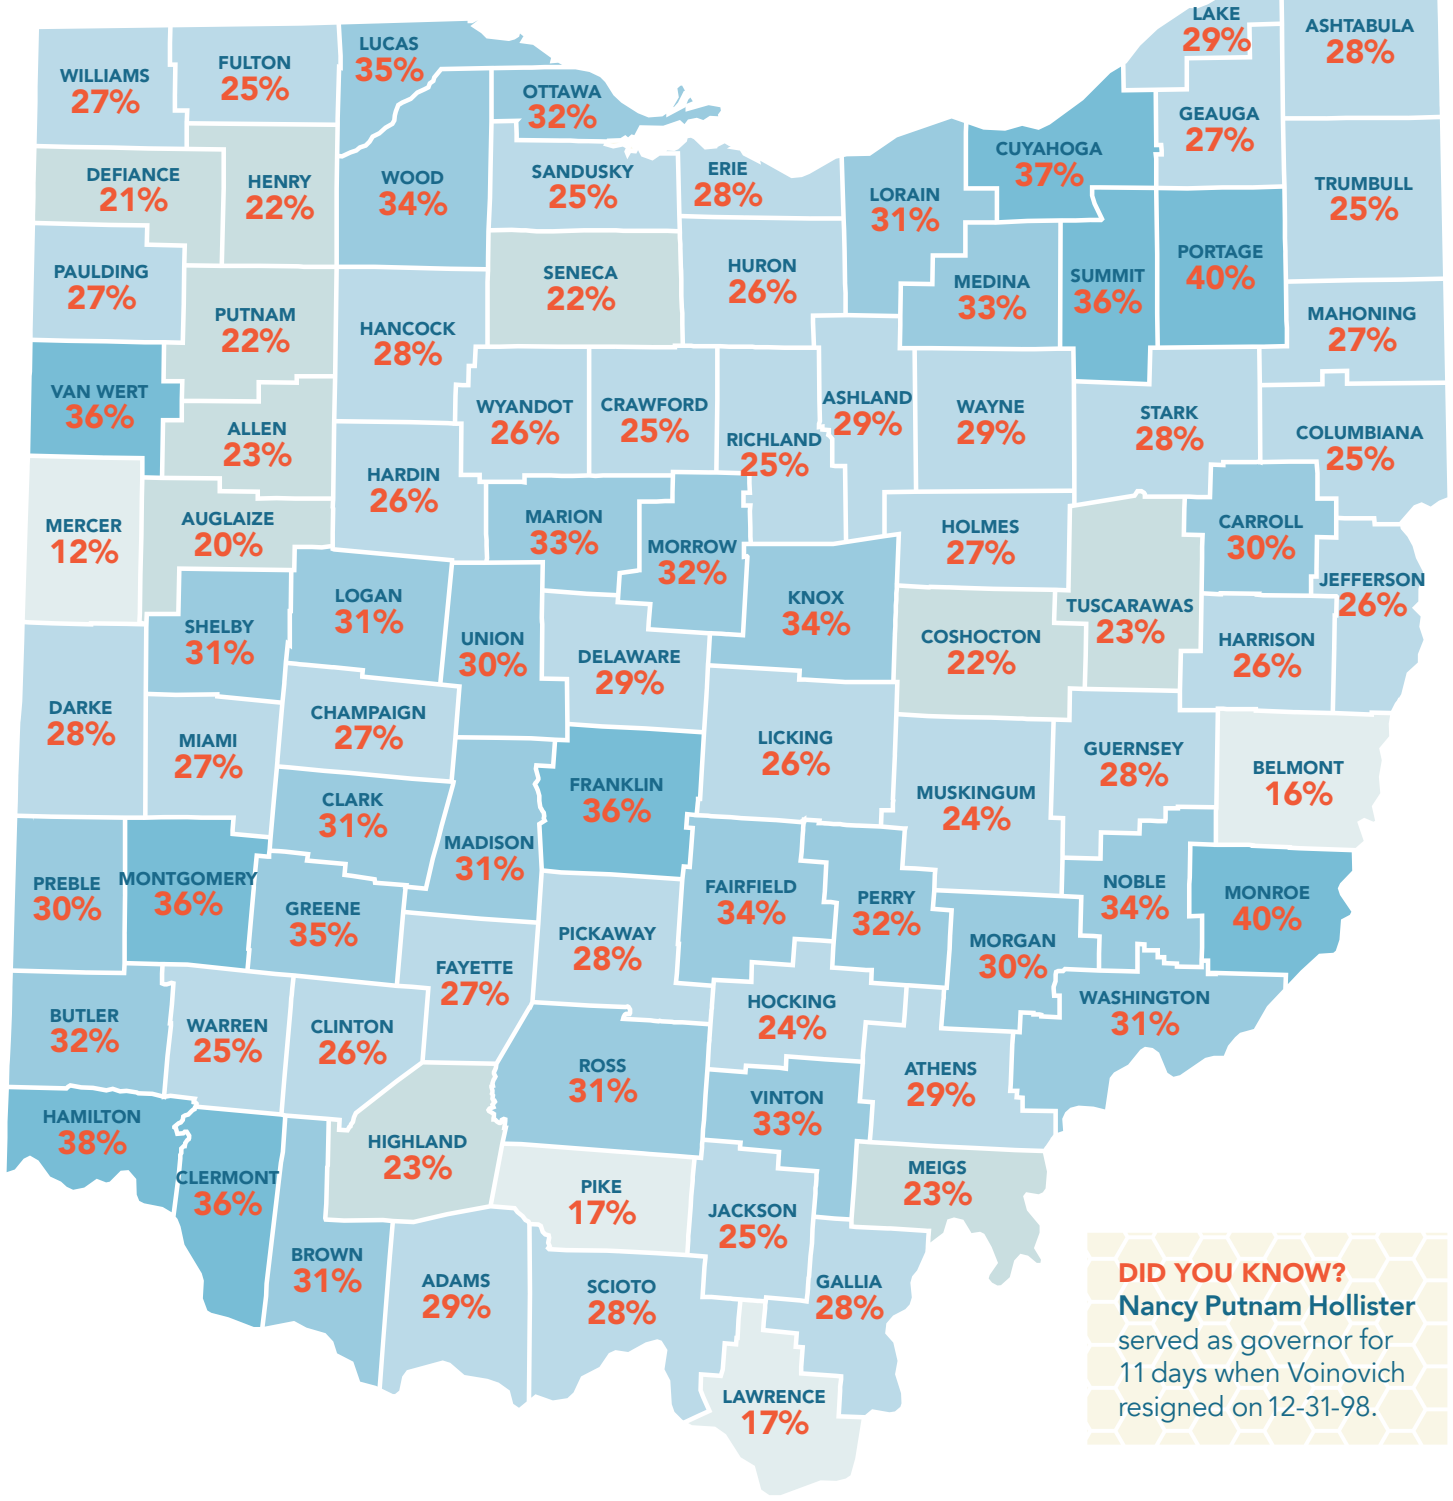

MATRIOTS®

Women in Ohio Elected Office

A LOOK AT THE CURRENT STATE*

GENDER OF ELECTED OFFICIALS IN THE STATE OF OHIO

ACROSS ALL LEVELS OF GOVERNMENT IN THE STATE OF OHIO,

29% OF ELECTED OFFICIALS ARE FEMALE.

N = 17,616

PROPORTION OF ELECTED FEMALE OFFICIALS BY LEVEL OF GOVERNMENT

PERCENT OF ELECTED FEMALES BY TITLE

* The Matriots® partnered with Measurement Resources Company to gather and analyze data. The list of office holder names or gender included in the study was gathered from the Ohio Secretary of State's office and from the Center for American Women and Politics at Rutgers Eagleton Institute of Politics. Gender estimates were calculated using a statistical computing software. All data is for service term, 2017.

PERCENT OF ELECTED FEMALES BY COUNTY*

* The following levels of government are included in the county percentages: County, City, Township, Village, School Boards, and County and Municipal judges.