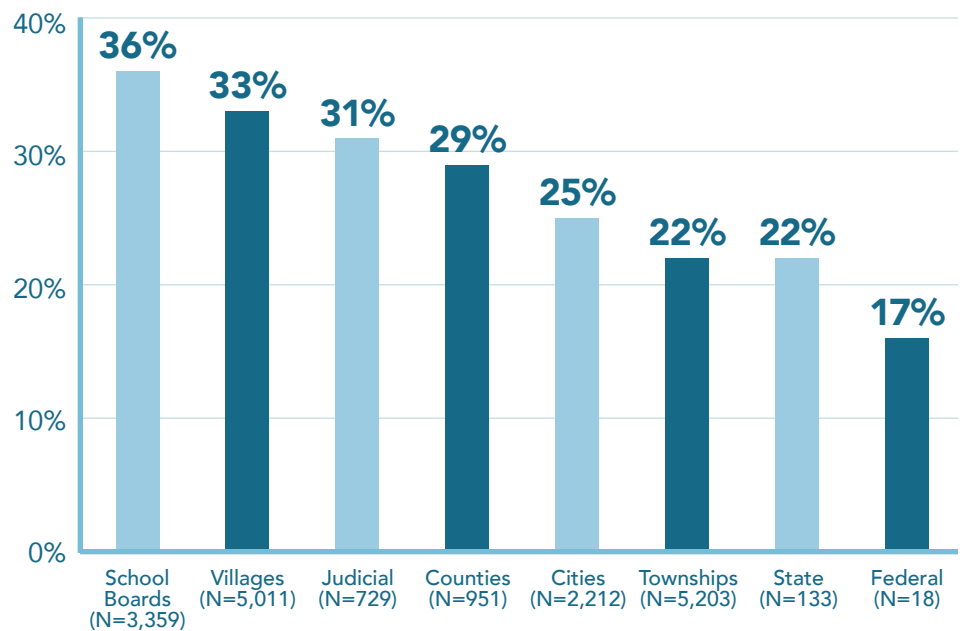

MATRIOTS®

Women in Ohio Elected Office

A LOOK AT THE CURRENT STATE*

GENDER OF ELECTED OFFICIALS IN THE STATE OF OHIO

ACROSS ALL LEVELS OF GOVERNMENT IN THE STATE OF OHIO,

29% OF ELECTED OFFICIALS ARE FEMALE.

N = 17,616

PROPORTION OF ELECTED FEMALE OFFICIALS BY LEVEL OF GOVERNMENT

PERCENT OF ELECTED FEMALES BY TITLE

* The Matriots® partnered with Measurement Resources Company to gather and analyze data. The list of office holder names or gender included in the study was gathered from the Ohio Secretary of State's office and from the Center for American Women and Politics at Rutgers Eagleton Institute of Politics. Gender estimates were calculated using a statistical computing software. All data is for service term, 2017.

PERCENT OF ELECTED FEMALES BY COUNTY*

* The following levels of government are included in the county percentages: County, City, Township, Village, School Boards, and County and Municipal judges.