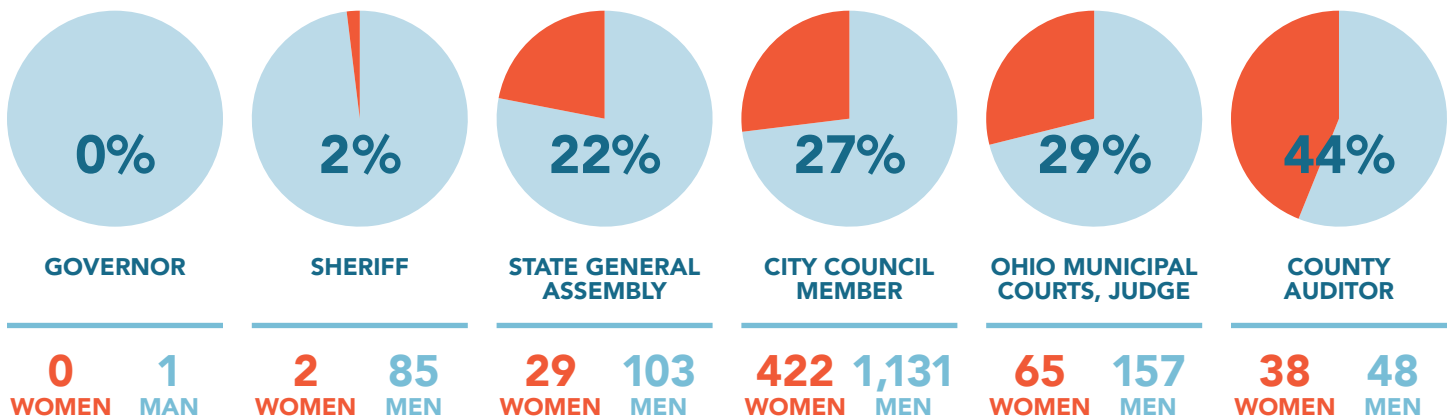

MATRIOTS®

Women in Ohio Elected Office

A LOOK AT THE CURRENT STATE*

GENDER OF ELECTED OFFICIALS IN THE STATE OF OHIO

ACROSS ALL LEVELS OF GOVERNMENT IN THE STATE OF OHIO,

29% OF ELECTED OFFICIALS ARE FEMALE.

N = 17,616

PROPORTION OF ELECTED FEMALE OFFICIALS BY LEVEL OF GOVERNMENT

PERCENT OF ELECTED FEMALES BY TITLE

* The Matriots® partnered with Measurement Resources Company to gather and analyze data. The list of office holder names or gender included in the study was gathered from the Ohio Secretary of State's office and from the Center for American Women and Politics at Rutgers Eagleton Institute of Politics. Gender estimates were calculated using a statistical computing software. All data is for service term, 2017.

PERCENT OF ELECTED FEMALES BY COUNTY*

* The following levels of government are included in the county percentages: County, City, Township, Village, School Boards, and County and Municipal judges.